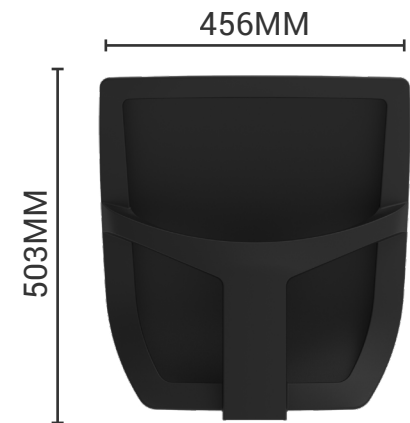

MESH | WEBB.C

FEATURES

- Stylish task/visitor mesh back fitted with black SPACE mesh for extra comfort
- Compatible with cantilever frame or push button components
- 4 colour options