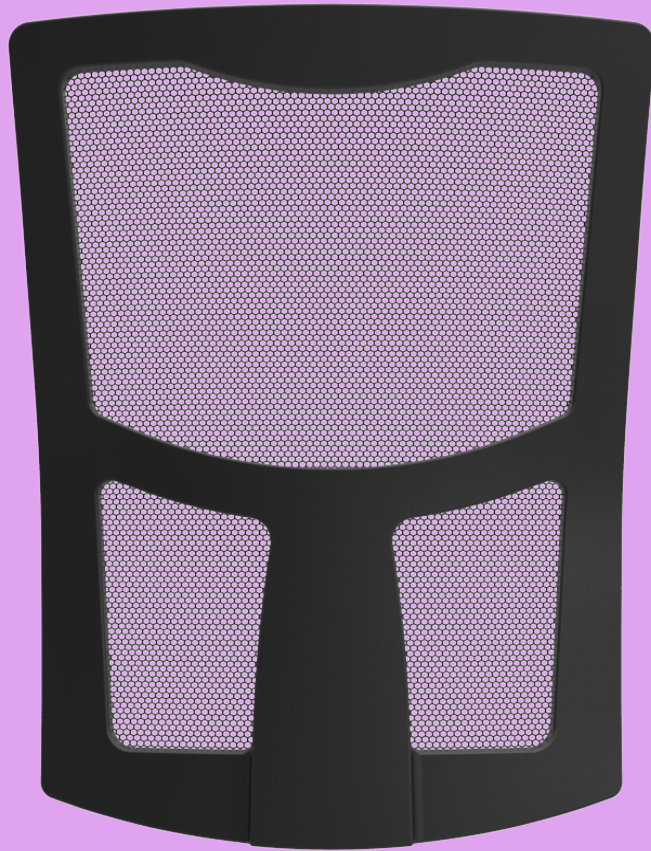

MESH | SCUDO

FEATURES

- Ergonomic mesh back fitted with black mesh
- Adjustable lumbar as standard
- Compatible with variety of mechanisms
- Other mesh colours available upon request or frame only on request
- Optional headrest also available

MESH | WEBB

| The Mesh Webb is now available in 4 different colours options in 3D Space mesh.

MESH | WEBB

FEATURES

- Stylish task mesh back fitted with black SPACE mesh for extra comfort
- Compatible with oval tube mechanism's
- 4 colour options
- Other mesh colours available upon request

MESH | WEBB.C

FEATURES

- Stylish task/visitor mesh back fitted with black SPACE mesh for extra comfort
- Compatible with cantilever frame or push button components
- 4 colour options

MESH | VITTO

MESH | VITTO.C

FEATURES

- Stylish task mesh back fitted with black mesh
- Compatible with oval tube mechanism's
- Other mesh colours available upon

FEATURES

- Stylish task/visitor mesh back fitted with black SPACE mesh for extra comfort
- Compatible with cantilever frame or push button components
- Other mesh colours available upon