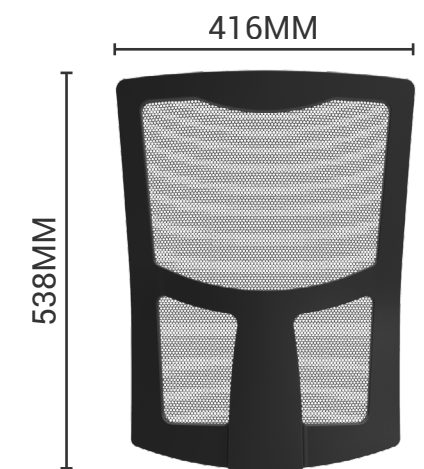

MESH | WEBB

| The Mesh Webb is now available in 4 different colours options in 3D Space mesh.

MESH | WEBB

FEATURES

- Stylish task mesh back fitted with black SPACE mesh for extra comfort
- Compatible with oval tube mechanism's
- 4 colour options
- Other mesh colours available upon request

MESH | WEBB.C

FEATURES

- Stylish task/visitor mesh back fitted with black SPACE mesh for extra comfort
- Compatible with cantilever frame or push button components
- 4 colour options

MESH | VITTO

MESH | VITTO.C