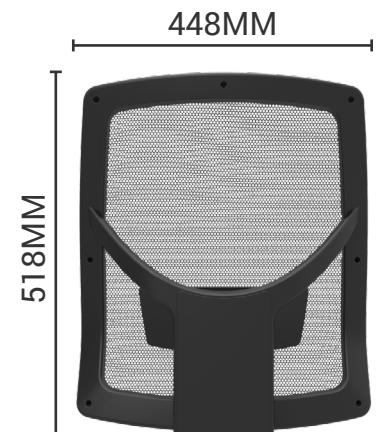

MESH | SCUDO

FEATURES

- Ergonomic mesh back fitted with black mesh
- Adjustable lumbar as standard
- Compatible with variety of mechanisms
- Other mesh colours available upon request or frame only on request
- Optional headrest also available

MESH | ECHO

FEATURES

- Ergonomic mesh back fitted with black SPACE mesh
- Adjustable lumbar as standard
- Compatible with flat ratchet back bar mechanism
- Other mesh colours available upon request or frame only on request
- Optional headrest also available

MESH | ERGO

FEATURES

- Ergonomic mesh back fitted with black SPACE mesh
- Adjustable lumbar as standard
- Compatible with flat ratchet back bar mechanism
- Other mesh colours available upon request or frame only on request