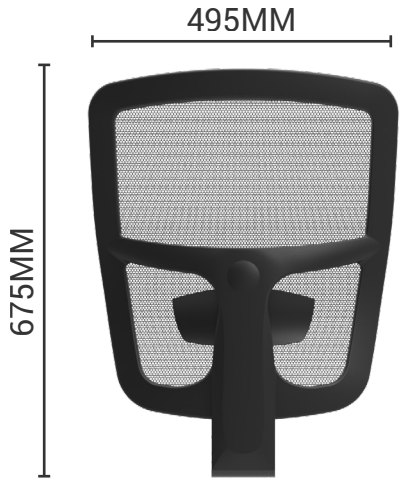

MESH | MAKO

DRAKO PARTS LIST

- MESH-DRAKO Is with black mesh fitted
- MESH-DRAKO.UN Inner and outer

HEADRESTS AVAILABLE

- HR-DRAKO.UN

FEATURES

- Ergonomic mesh back fitted with black mesh
- Adjustable lumbar as standard
- Compatible with variety of mechanisms
- Other mesh colours available upon request or frame only on request

MESH | WEBB

| The Mesh Webb is now available in 4 different colours options in 3D Space mesh.

MESH | WEBB

FEATURES

- Stylish task mesh back fitted with black SPACE mesh for extra comfort
- Compatible with oval tube mechanism's
- 4 colour options
- Other mesh colours available upon request