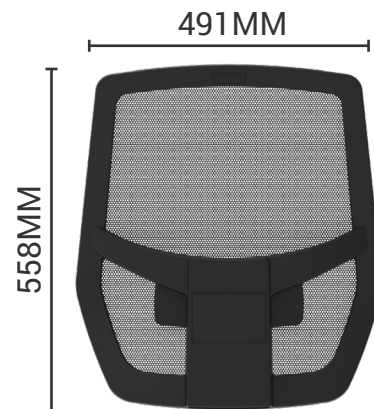

MESH | ECHO

FEATURES

- Ergonomic mesh back fitted with black SPACE mesh
- Adjustable lumbar as standard
- Compatible with flat ratchet back bar mechanism
- Other mesh colours available upon request or frame only on request
- Optional headrest also available