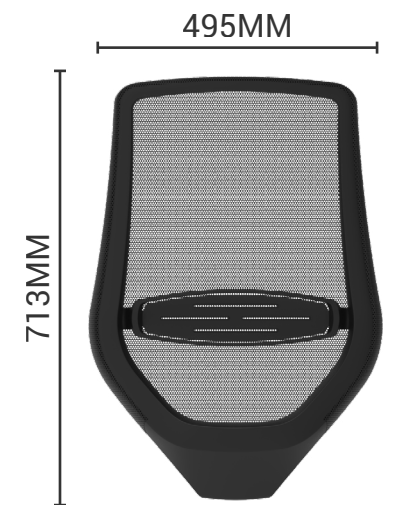

MESH | SCUDO

FEATURES

- Ergonomic mesh back fitted with black mesh
- Adjustable lumbar as standard
- Compatible with variety of mechanisms
- Other mesh colours available upon request or frame only on request
- Optional headrest also available

MESH | ECHO

FEATURES

- Ergonomic mesh back fitted with black SPACE mesh
- Adjustable lumbar as standard
- Compatible with flat ratchet back bar mechanism
- Other mesh colours available upon request or frame only on request
- Optional headrest also available