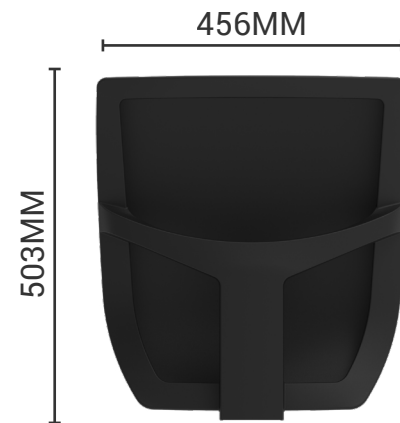

- MESH-ERGO.UN Headrest outer
- MESH-ERGO.UN.I Inner headrest
- MESH-ERGO.UP.BC Headrest cover

FEATURES

- Ergonomic mesh back fitted with black mesh
- Adjustable lumbar as standard
- Compatible with variety of mechanisms
- Optional headrest also available

MESH | MAKO

DRAKO PARTS LIST

- MESH-DRAKO Is with black mesh fitted
- MESH-DRAKO.UN Inner and outer

HEADRESTS AVAILABLE

- HR-DRAKO.UN

FEATURES

- Ergonomic mesh back fitted with black mesh
- Adjustable lumbar as standard
- Compatible with variety of mechanisms
- Other mesh colours available upon request or frame only on request

MESH | WEBB

| The Mesh Webb is now available in 4 different colours options in 3D Space mesh.

MESH | WEBB

FEATURES

- Stylish task mesh back fitted with black SPACE mesh for extra comfort
- Compatible with oval tube mechanism's
- 4 colour options
- Other mesh colours available upon request