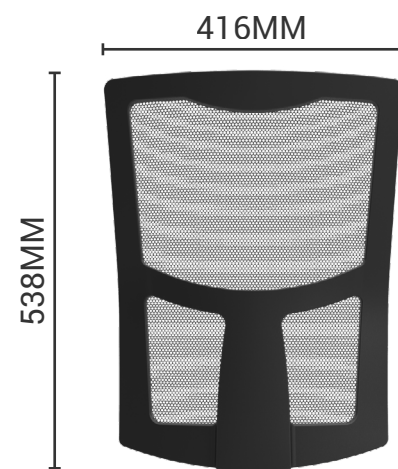

MESH | WEBB

| The Mesh Webb is now available in 4 different colours options in 3D Space mesh.

MESH | WEBB

FEATURES

- Stylish task mesh back fitted with black SPACE mesh for extra comfort
- Compatible with oval tube mechanism's
- 4 colour options
- Other mesh colours available upon request

MESH | WEBB.C

FEATURES

- Stylish task/visitor mesh back fitted with black SPACE mesh for extra comfort
- Compatible with cantilever frame or push button components
- 4 colour options

MESH | VITTO

MESH | VITTO.C