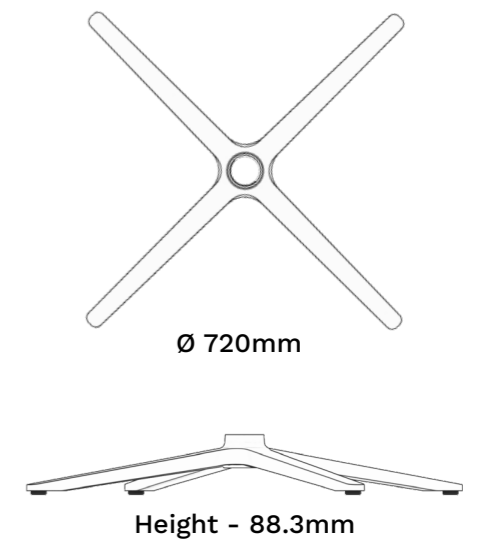

Packing Information:

Box Quantity 5 / Box Weight 9KG /
Box Dimensions 67cm x 67cm x 30cm.

80 Pieces Per Pallet.

BAS-4STAR.720

Product Description:

Luxury design for lounge or conference applications.

- 720mm Polished Aluminium 4 Star Base.
- Rubber Feet as standard.
- FIRA Certified Base & BIFA tested.

Packing Information:

Box Quantity 5 / Box Weight 10KG /
Box Dimensions 73cm x 73cm x 30cm.

80 Pieces Per Pallet.

BAS-4STAR.830

Product Description:

Luxury design for lounge or conference applications.

- Polished Aluminium 4 Star Base.
- Rubber Feet as standard.
- FIRA Certified Base & BIFA tested.

Packing Information:

Box Quantity 5 / Box Weight 11KG /
Box Dimensions 84cm x 84cm x 30cm.

80 Pieces Per Pallet.

BAS-OB193.4.POL

Product Description:

Luxury design for lounge or conference applications.

- Polished Aluminium 4 Star Base.
- Rubber Feet as standard.
- FIRA Certified Base & BIFA tested.
- Available in raw ready for painting.

Box Quantity 5 / Box Weight 11KG /
Box Dimensions 84cm x 84cm x 30cm.

80 Pieces Per Pallet.

Ø 679mm

Height - 110mm

BAS-AL.M360

Product Description:

- 28" Polished Aluminium Flat Base.
- Heavy Duty Base. (Up to 40 Stone)
- PP Anti Slip Feet Grips.
- FIRA Certified Base & BIFA tested.