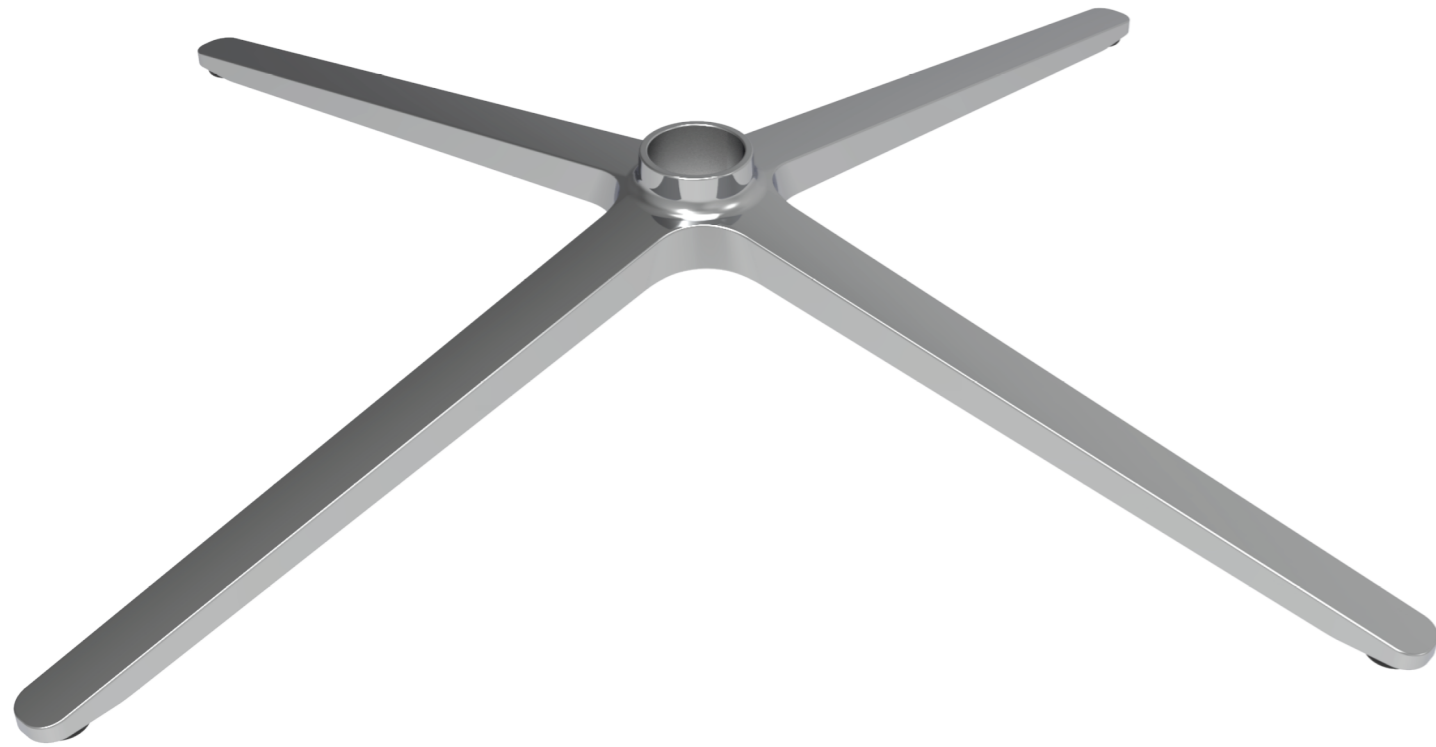

Aluminium Bases

BAS-4STAR.660

Product Description:

Luxury design for lounge or conference applications.

- 660mm Polished Aluminium 4 Star Base.
- Rubber Feet as standard.
- FIRA Certified Base & BIFA tested.

Packing Information:

Box Quantity 5 / Box Weight 9KG /
Box Dimensions 67cm x 67cm x 30cm.

80 Pieces Per Pallet.

BAS-4STAR.720

Product Description:

Luxury design for lounge or conference applications.

- 720mm Polished Aluminium 4 Star Base.
- Rubber Feet as standard.
- FIRA Certified Base & BIFA tested.

Packing Information:

Box Quantity 5 / Box Weight 10KG /
Box Dimensions 73cm x 73cm x 30cm.

80 Pieces Per Pallet.

BAS-4STAR.830

Product Description:

Luxury design for lounge or conference applications.

- Polished Aluminium 4 Star Base.
- Rubber Feet as standard.
- FIRA Certified Base & BIFA tested.

Packing Information:

Box Quantity 5 / Box Weight 11KG /
Box Dimensions 84cm x 84cm x 30cm.

80 Pieces Per Pallet.

BAS-OB193.4.POL

Product Description:

Luxury design for lounge or conference applications.

- Polished Aluminium 4 Star Base.
- Rubber Feet as standard.
- FIRA Certified Base & BIFA tested.
- Available in raw ready for painting.