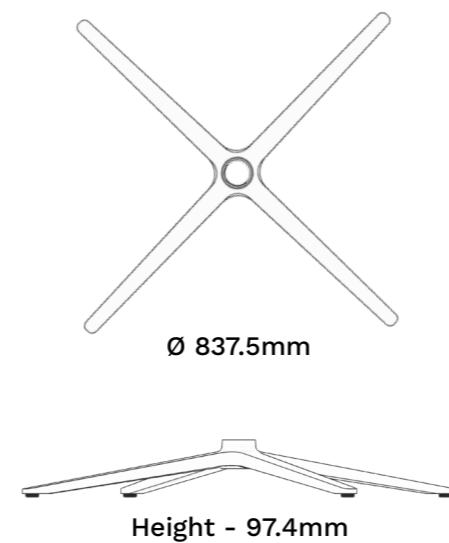

Packing Information:

Box Quantity 5 / Box Weight 9KG /
Box Dimensions 67cm x 67cm x 30cm.

80 Pieces Per Pallet.

BAS-4STAR.720

Product Description:

Luxury design for lounge or conference applications.

- 720mm Polished Aluminium 4 Star Base.
- Rubber Feet as standard.
- FIRA Certified Base & BIFA tested.

Packing Information:

Box Quantity 5 / Box Weight 10KG /
Box Dimensions 73cm x 73cm x 30cm.

80 Pieces Per Pallet.

BAS-4STAR.830

Product Description:

Luxury design for lounge or conference applications.

- Polished Aluminium 4 Star Base.
- Rubber Feet as standard.
- FIRA Certified Base & BIFA tested.

Packing Information:

Box Quantity 5 / Box Weight 11KG /
Box Dimensions 84cm x 84cm x 30cm.

80 Pieces Per Pallet.

BAS-OB193.4.POL

Product Description:

Luxury design for lounge or conference applications.

- Polished Aluminium 4 Star Base.
- Rubber Feet as standard.
- FIRA Certified Base & BIFA tested.
- Available in raw ready for painting.

Box Quantity 5 / Box Weight 11KG /
Box Dimensions 84cm x 84cm x 30cm.

80 Pieces Per Pallet.

Ø 679mm

Height - 110mm

BAS-AL.M360

Product Description:

- 28" Polished Aluminium Flat Base.
- Heavy Duty Base. (Up to 40 Stone)
- PP Anti Slip Feet Grips.
- FIRA Certified Base & BIFA tested.