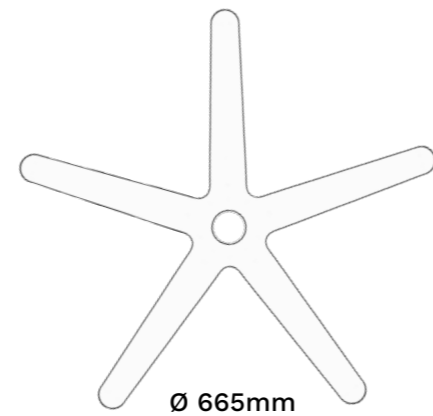

Box Quantity 5 / Box Weight 11KG /
Box Dimensions 84cm x 84cm x 30cm.

80 Pieces Per Pallet.

Ø 679mm

Height - 110mm

BAS-AL.M360

Product Description:

- 28" Polished Aluminium Flat Base.
- Heavy Duty Base. (Up to 40 Stone)
- PP Anti Slip Feet Grips.
- FIRA Certified Base & BIFA tested.

Packing Information:

Box Quantity 5 / Box Weight 14.2KG /
Box Dimensions 68cm x 68cm x 35cm.

80 Pieces Per Pallet.

BAS-AL.A350

Product Description:

- 27" Polished Aluminium Flat Base.
- FIRA Certified Base & BIFA tested.

Packing Information:

Box Quantity 5 / Box Weight 10.97KG /
Box Dimensions 69cm x 69cm x 37cm.

100 Pieces Per Pallet.

BAS-AL.H300

Product Description:

- 23" Polished Aluminium Flat Base.
- FIRA Certified Base & BIFA tested.

Packing Information:

Box Quantity 5 / Box Weight 8.33KG /
Box Dimensions 60cm x 60cm x 33cm.

100 Pieces Per Pallet.

BAS-AL.B330

Product Description:

- 25" Polished Aluminium Flat Base.
- FIRA Certified Base & BIFA tested.