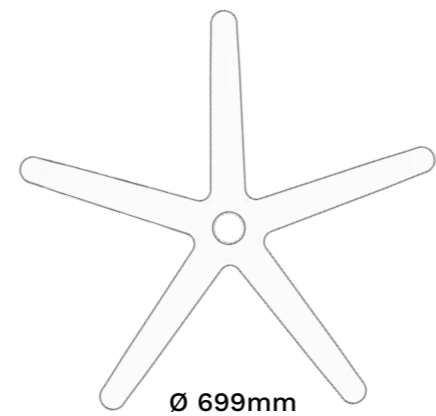

Box Quantity 5 / Box Weight 11KG /
Box Dimensions 84cm x 84cm x 30cm.

80 Pieces Per Pallet.

Ø 679mm

Height - 110mm

BAS-AL.M360

Product Description:

- 28" Polished Aluminium Flat Base.
- Heavy Duty Base. (Up to 40 Stone)
- PP Anti Slip Feet Grips.
- FIRA Certified Base & BIFA tested.

Packing Information:

Box Quantity 5 / Box Weight 8.33KG /
Box Dimensions 60cm x 60cm x 33cm.

100 Pieces Per Pallet.

BAS-AL.B330

Product Description:

- 25" Polished Aluminium Flat Base.
- FIRA Certified Base & BIFA tested.

Packing Information:

Box Quantity 5 / Box Weight 10.3KG /
Box Dimensions 68cm x 68cm x 35cm.

100 Pieces Per Pallet.

BAS-AL.B350

Product Description:

- 27" Polished Aluminium Flat Base.
- FIRA Certified Base & BIFA tested.

Packing Information:

Box Quantity 5 / Box Weight 10.7KG /
Box Dimensions 68cm x 68cm x 35cm.

100 Pieces Per Pallet.

BAS-US.K700.C

Product Description:

- 27" Chrome Steel Flat Base.
- FIRA Certified Base & BIFA tested.