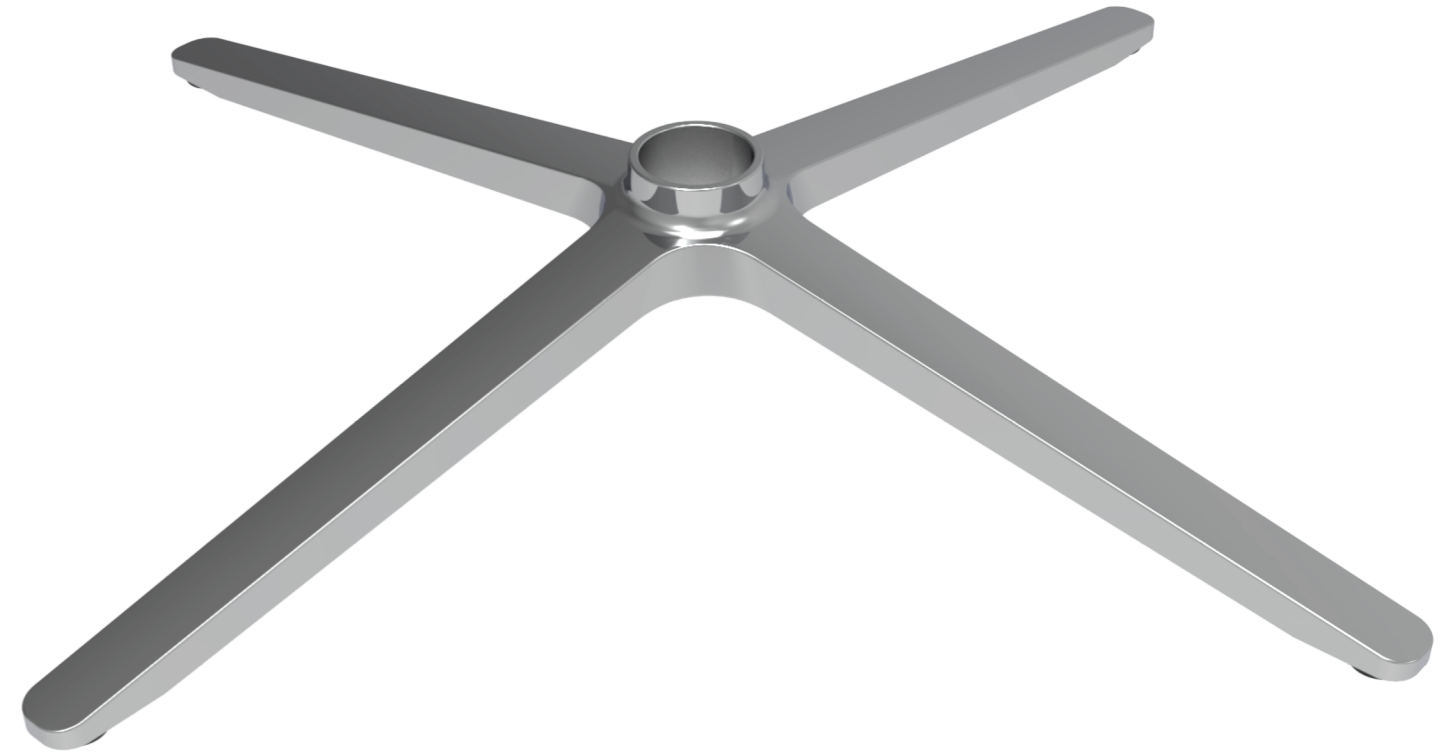

Aluminium Bases

BAS-4STAR.660

Product Description:

Luxury design for lounge or conference applications.

- 660mm Polished Aluminium 4 Star Base.
- Rubber Feet as standard.
- FIRA Certified Base & BIFA tested.

Packing Information:

Box Quantity 5 / Box Weight 9KG /
Box Dimensions 67cm x 67cm x 30cm.

80 Pieces Per Pallet.

BAS-4STAR.720

Product Description:

Luxury design for lounge or conference applications.

- 720mm Polished Aluminium 4 Star Base.
- Rubber Feet as standard.
- FIRA Certified Base & BIFA tested.

Packing Information:

Box Quantity 5 / Box Weight 10KG /
Box Dimensions 73cm x 73cm x 30cm.

80 Pieces Per Pallet.

BAS-4STAR.830

Product Description:

Luxury design for lounge or conference applications.

- Polished Aluminium 4 Star Base.
- Rubber Feet as standard.
- FIRA Certified Base & BIFA tested.

Packing Information:

Box Quantity 5 / Box Weight 11KG /
Box Dimensions 84cm x 84cm x 30cm.

80 Pieces Per Pallet.

BAS-OB193.4.POL

Product Description:

Luxury design for lounge or conference applications.

- Polished Aluminium 4 Star Base.
- Rubber Feet as standard.
- FIRA Certified Base & BIFA tested.
- Available in raw ready for painting.