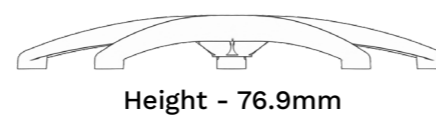

BAS-AL.H300

Product Description:

- 23" Polished Aluminium Flat Base.
- FIRA Certified Base & BIFA tested.

Packing Information:

Box Quantity 5 / Box Weight 8.33KG /
Box Dimensions 60cm x 60cm x 33cm.

100 Pieces Per Pallet.

BAS-AL.B330

Product Description:

- 25" Polished Aluminium Flat Base.
- FIRA Certified Base & BIFA tested.

Packing Information:

Box Quantity 5 / Box Weight 10.3KG /
Box Dimensions 68cm x 68cm x 35cm.

100 Pieces Per Pallet.