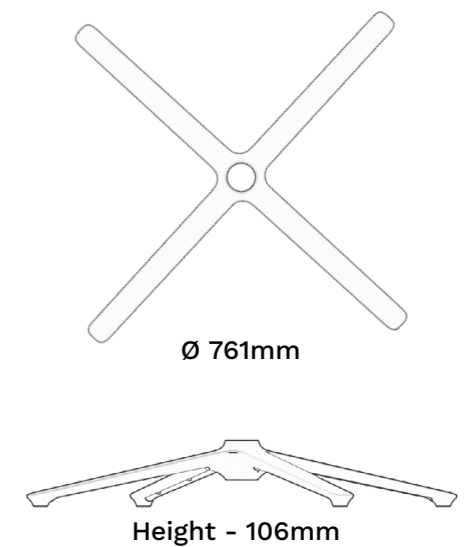

Packing Information:

Box Quantity 5

80 Pieces Per Pallet.