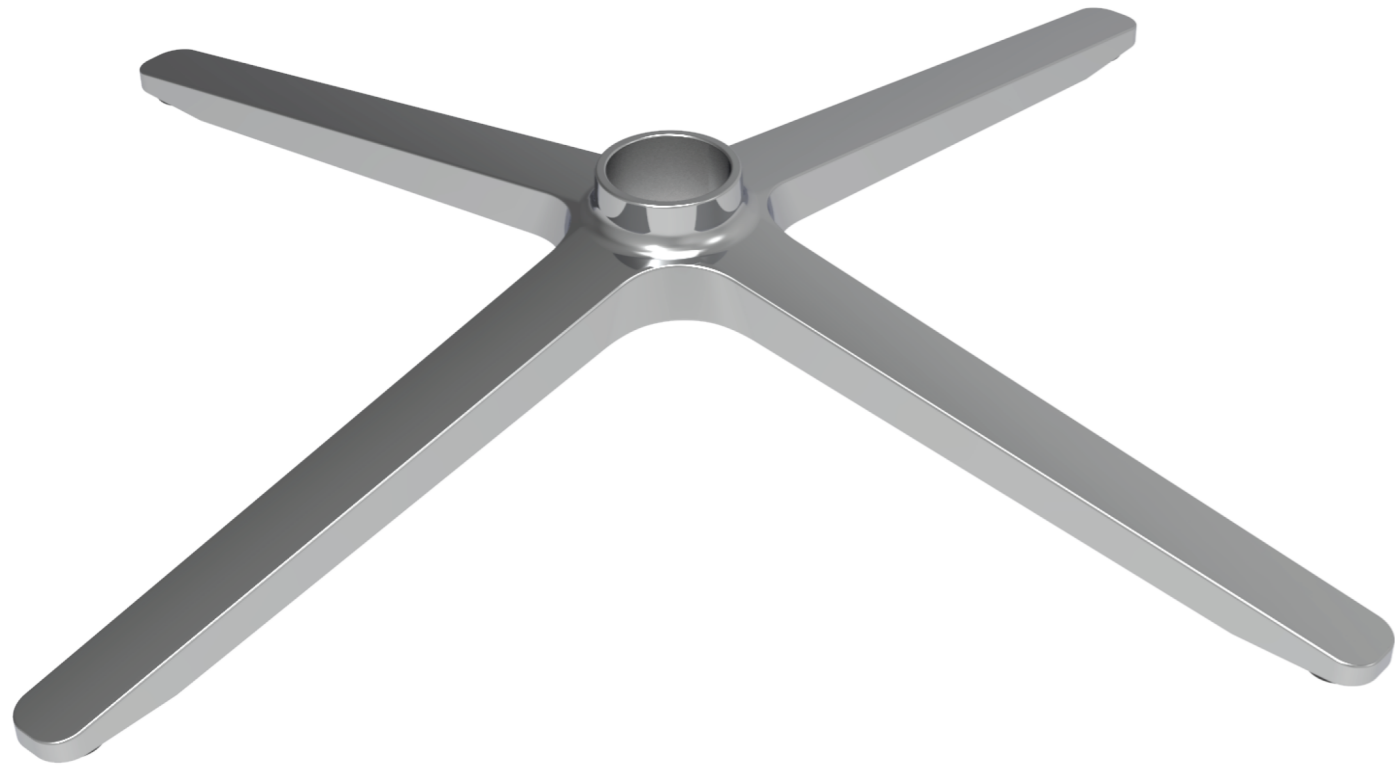

Aluminium Bases

BAS-4STAR.660

Product Description:

Luxury design for lounge or conference applications.

- 660mm Polished Aluminium 4 Star Base.
- Rubber Feet as standard.
- FIRA Certified Base & BIFA tested.

Packing Information:

Box Quantity 5 / Box Weight 9KG /
Box Dimensions 67cm x 67cm x 30cm.

80 Pieces Per Pallet.

BAS-4STAR.720

Product Description:

Luxury design for lounge or conference applications.

- 720mm Polished Aluminium 4 Star Base.
- Rubber Feet as standard.
- FIRA Certified Base & BIFA tested.

Packing Information:

Box Quantity 5 / Box Weight 10KG /
Box Dimensions 73cm x 73cm x 30cm.

80 Pieces Per Pallet.

BAS-4STAR.830

Product Description:

Luxury design for lounge or conference applications.

- Polished Aluminium 4 Star Base.
- Rubber Feet as standard.
- FIRA Certified Base & BIFA tested.

Packing Information:

Box Quantity 5 / Box Weight 11KG /
Box Dimensions 84cm x 84cm x 30cm.

80 Pieces Per Pallet.

BAS-OB193.4.POL

Product Description:

Luxury design for lounge or conference applications.

- Polished Aluminium 4 Star Base.
- Rubber Feet as standard.
- FIRA Certified Base & BIFA tested.
- Available in raw ready for painting.