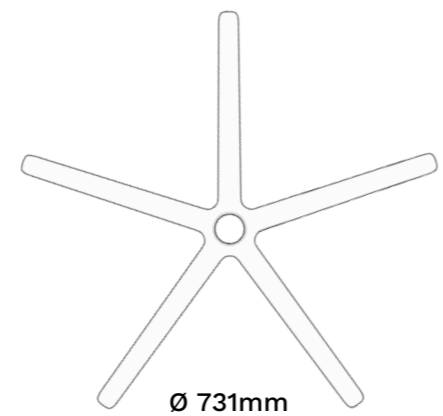

Packing Information:

Box Quantity 5 / Box Weight 10KG /
Box Dimensions 73cm x 73cm x 30cm.

80 Pieces Per Pallet.

BAS-4STAR.830

Product Description:

Luxury design for lounge or conference applications.

- Polished Aluminium 4 Star Base.
- Rubber Feet as standard.
- FIRA Certified Base & BIFA tested.

Packing Information:

Box Quantity 5 / Box Weight 11KG /
Box Dimensions 84cm x 84cm x 30cm.

80 Pieces Per Pallet.

BAS-OB193.4.POL

Product Description:

Luxury design for lounge or conference applications.

- Polished Aluminium 4 Star Base.
- Rubber Feet as standard.
- FIRA Certified Base & BIFA tested.
- Available in raw ready for painting.

Box Quantity 5

100 Pieces Per Pallet.

Ø 731mm

Height - 110mm

B-3-690.ALU

Product Description:

- Polished Aluminium version of B3 690mm 5 Star Nylon Base.
- FIRA Certified Base & BIFA tested.

Packing Information:

Box Quantity 5 / Box Weight 11KG /
Box Dimensions 84cm x 84cm x 30cm.

80 Pieces Per Pallet.

Ø 679mm

Height - 110mm

BAS-AL.M360

Product Description:

- 28" Polished Aluminium Flat Base.
- Heavy Duty Base. (Up to 40 Stone)
- PP Anti Slip Feet Grips.
- FIRA Certified Base & BIFA tested.