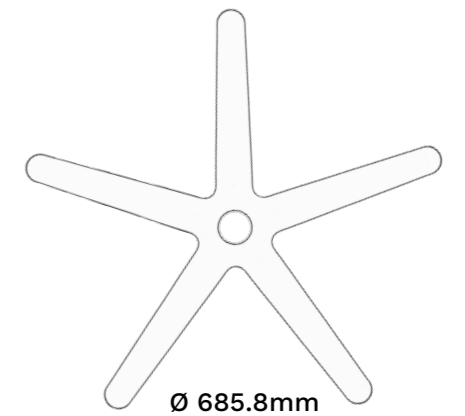

Box Quantity 5 / Box Weight 11KG /
Box Dimensions 84cm x 84cm x 30cm.

80 Pieces Per Pallet.

Ø 679mm

Height - 110mm

BAS-AL.M360

Product Description:

- 28" Polished Aluminium Flat Base.
- Heavy Duty Base. (Up to 40 Stone)
- PP Anti Slip Feet Grips.
- FIRA Certified Base & BIFA tested.

Packing Information:

Box Quantity 5 / Box Weight 10.3KG /
Box Dimensions 68cm x 68cm x 35cm.

100 Pieces Per Pallet.

BAS-AL.B350

Product Description:

- 27" Polished Aluminium Flat Base.
- FIRA Certified Base & BIFA tested.

Packing Information:

Box Quantity 5 / Box Weight 10.7KG /
Box Dimensions 68cm x 68cm x 35cm.

100 Pieces Per Pallet.

BAS-US.K700.C

Product Description:

- 27" Chrome Steel Flat Base.
- FIRA Certified Base & BIFA tested.

Packing Information:

Box Quantity 5 / Box Weight 11.15KG /
Box Dimensions 70cm x 70cm x 30cm.

80 Pieces Per Pallet.

Suscom Industries Ltd.

Unit 8 Leopold Street | Lamberhead Ind. Estate
Pemberton | Wigan | WN5 8DH | United Kingdom