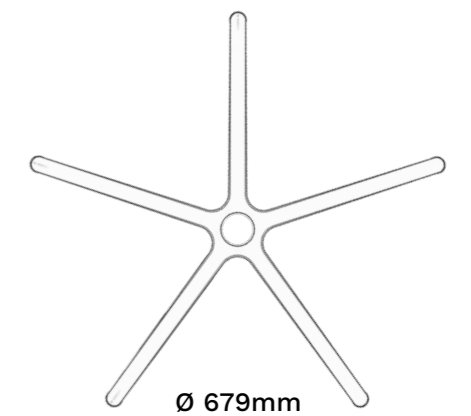

Packing Information:

Box Quantity 5 / Box Weight 11KG /
Box Dimensions 84cm x 84cm x 30cm.

80 Pieces Per Pallet.

BAS-OB193.4.POL

Product Description:

Luxury design for lounge or conference applications.

- Polished Aluminium 4 Star Base.
- Rubber Feet as standard.
- FIRA Certified Base & BIFA tested.
- Available in raw ready for painting.

Box Quantity 5

100 Pieces Per Pallet.

Ø 731mm

Height - 110mm

B-3-690.ALU

Product Description:

- Polished Aluminium version of B3 690mm 5 Star Nylon Base.
- FIRA Certified Base & BIFA tested.

Packing Information:

Box Quantity 5 / Box Weight 11KG /
Box Dimensions 84cm x 84cm x 30cm.

80 Pieces Per Pallet.

Ø 679mm

Height - 110mm

BAS-AL.M360

Product Description:

- 28" Polished Aluminium Flat Base.
- Heavy Duty Base. (Up to 40 Stone)
- PP Anti Slip Feet Grips.
- FIRA Certified Base & BIFA tested.

Packing Information:

Box Quantity 5 / Box Weight 14.2KG /
Box Dimensions 68cm x 68cm x 35cm.

80 Pieces Per Pallet.

BAS-AL.A350

Product Description:

- 27" Polished Aluminium Flat Base.
- FIRA Certified Base & BIFA tested.