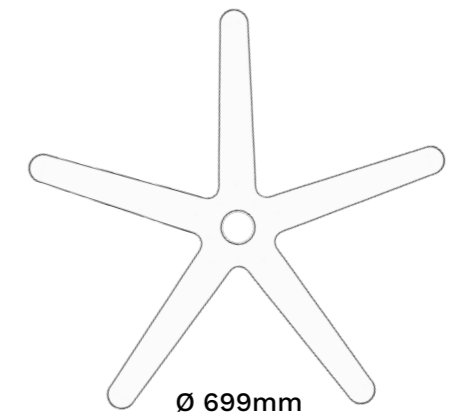

Box Quantity 5 / Box Weight 11KG /
Box Dimensions 84cm x 84cm x 30cm.

80 Pieces Per Pallet.

Ø 679mm

Height - 110mm

BAS-AL.M360

Product Description:

- 28" Polished Aluminium Flat Base.
- Heavy Duty Base. (Up to 40 Stone)
- PP Anti Slip Feet Grips.
- FIRA Certified Base & BIFA tested.

Packing Information:

Box Quantity 5 / Box Weight 10.97KG /
Box Dimensions 69cm x 69cm x 37cm.

100 Pieces Per Pallet.

BAS-AL.H300

Product Description:

- 23" Polished Aluminium Flat Base.
- FIRA Certified Base & BIFA tested.

Packing Information:

Box Quantity 5 / Box Weight 8.33KG /
Box Dimensions 60cm x 60cm x 33cm.

100 Pieces Per Pallet.

BAS-AL.B330

Product Description:

- 25" Polished Aluminium Flat Base.
- FIRA Certified Base & BIFA tested.

Packing Information:

Box Quantity 5 / Box Weight 10.3KG /
Box Dimensions 68cm x 68cm x 35cm.

100 Pieces Per Pallet.

BAS-AL.B350

Product Description:

- 27" Polished Aluminium Flat Base.
- FIRA Certified Base & BIFA tested.