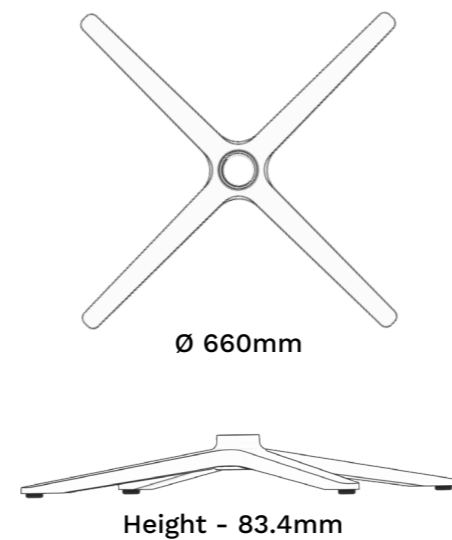

Packing Information:

Box Quantity 5 / Box Weight 9KG /
Box Dimensions 67cm x 67cm x 30cm.

80 Pieces Per Pallet.

BAS-4STAR.720

Product Description:

Luxury design for lounge or conference applications.

- 720mm Polished Aluminium 4 Star Base.
- Rubber Feet as standard.
- FIRA Certified Base & BIFA tested.

Packing Information:

Box Quantity 5 / Box Weight 10KG /
Box Dimensions 73cm x 73cm x 30cm.

80 Pieces Per Pallet.

BAS-4STAR.830

Product Description:

Luxury design for lounge or conference applications.

- Polished Aluminium 4 Star Base.
- Rubber Feet as standard.
- FIRA Certified Base & BIFA tested.

Packing Information:

Box Quantity 5 / Box Weight 11KG /
Box Dimensions 84cm x 84cm x 30cm.

80 Pieces Per Pallet.

BAS-OB193.4.POL

Product Description:

Luxury design for lounge or conference applications.

- Polished Aluminium 4 Star Base.
- Rubber Feet as standard.
- FIRA Certified Base & BIFA tested.
- Available in raw ready for painting.

Box Quantity 5 / Box Weight 11KG /
Box Dimensions 84cm x 84cm x 30cm.

80 Pieces Per Pallet.

Ø 679mm

Height - 110mm

BAS-AL.M360

Product Description:

- 28" Polished Aluminium Flat Base.
- Heavy Duty Base. (Up to 40 Stone)
- PP Anti Slip Feet Grips.
- FIRA Certified Base & BIFA tested.