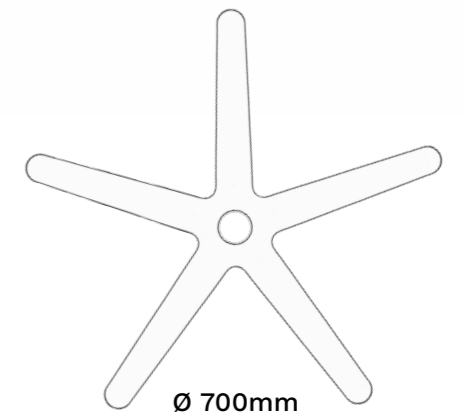

Box Quantity 5

100 Pieces Per Pallet.

Ø 731mm

Height - 110mm

B-3-690.ALU

Product Description:

- Polished Aluminium version of B3 690mm 5 Star Nylon Base.
- FIRA Certified Base & BIFA tested.

Packing Information:

Box Quantity 5 / Box Weight 11KG /
Box Dimensions 84cm x 84cm x 30cm.

80 Pieces Per Pallet.

Ø 679mm

Height - 110mm

BAS-AL.M360

Product Description:

- 28" Polished Aluminium Flat Base.
- Heavy Duty Base. (Up to 40 Stone)
- PP Anti Slip Feet Grips.
- FIRA Certified Base & BIFA tested.

Packing Information:

Box Quantity 5 / Box Weight 14.2KG /
Box Dimensions 68cm x 68cm x 35cm.

80 Pieces Per Pallet.

BAS-AL.A350

Product Description:

- 27" Polished Aluminium Flat Base.
- FIRA Certified Base & BIFA tested.

Packing Information:

Box Quantity 5 / Box Weight 10.97KG /
Box Dimensions 69cm x 69cm x 37cm.

100 Pieces Per Pallet.

BAS-AL.H300

Product Description:

- 23" Polished Aluminium Flat Base.
- FIRA Certified Base & BIFA tested.