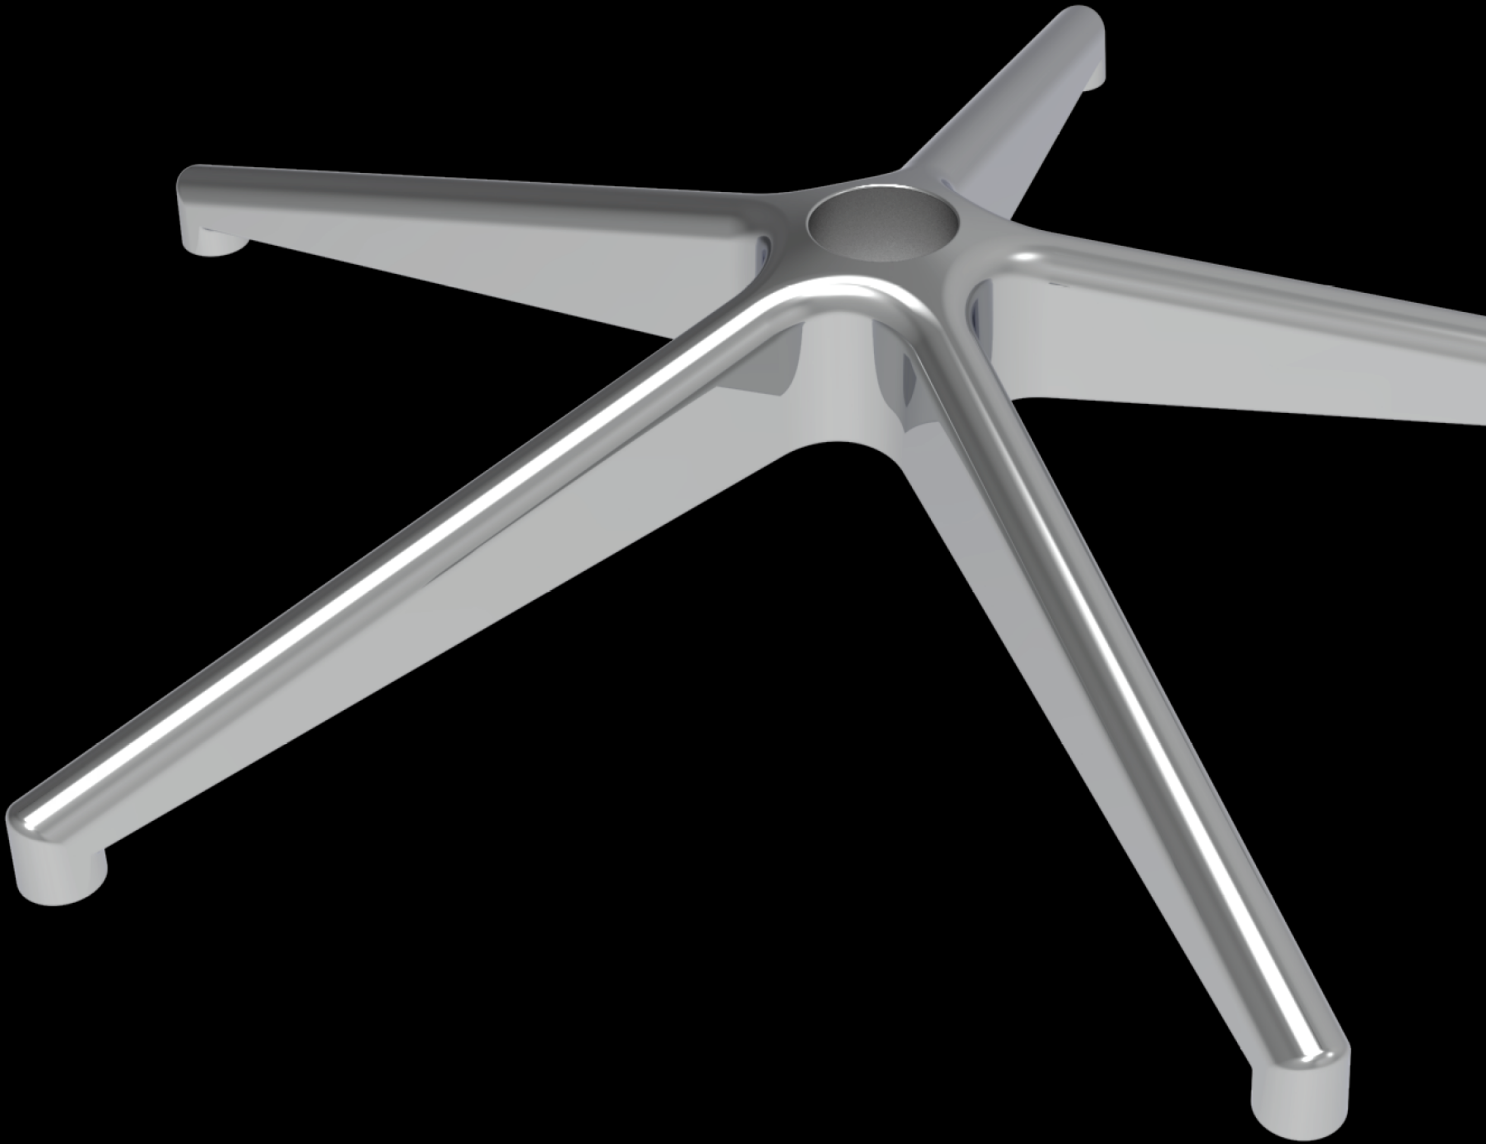

Aluminium Bases

BAS-4STAR.660

Product Description:

Luxury design for lounge or conference applications.

- 660mm Polished Aluminium 4 Star Base.
- Rubber Feet as standard.
- FIRA Certified Base & BIFA tested.

Packing Information:

Box Quantity 5 / Box Weight 9KG /
Box Dimensions 67cm x 67cm x 30cm.

80 Pieces Per Pallet.

BAS-4STAR.720

Product Description:

Luxury design for lounge or conference applications.

- 720mm Polished Aluminium 4 Star Base.
- Rubber Feet as standard.
- FIRA Certified Base & BIFA tested.

Packing Information:

Box Quantity 5 / Box Weight 10KG /
Box Dimensions 73cm x 73cm x 30cm.

80 Pieces Per Pallet.

BAS-4STAR.830

Product Description:

Luxury design for lounge or conference applications.

- Polished Aluminium 4 Star Base.
- Rubber Feet as standard.
- FIRA Certified Base & BIFA tested.