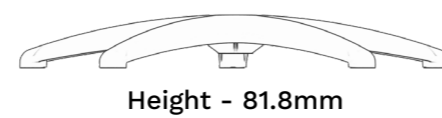

BAS-AL.B350

Product Description:

- 27" Polished Aluminium Flat Base.
- FIRA Certified Base & BIFA tested.

Packing Information:

Box Quantity 5 / Box Weight 10.7KG /
Box Dimensions 68cm x 68cm x 35cm.

100 Pieces Per Pallet.

BAS-US.K700.C

Product Description:

- 27" Chrome Steel Flat Base.
- FIRA Certified Base & BIFA tested.

Packing Information:

Box Quantity 5 / Box Weight 11.15KG /
Box Dimensions 70cm x 70cm x 30cm.

80 Pieces Per Pallet.